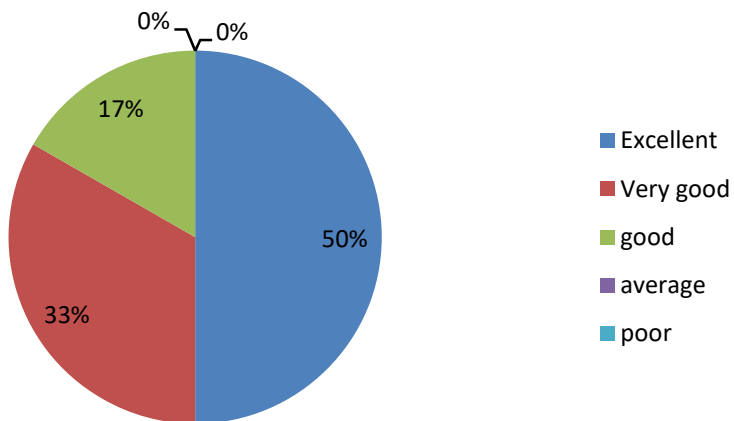

HOLY CROSS WOMEN'S COLLEGE AMBIKAPUR

Alumnae feedback - 2016-17

S. No.	Questions	Excellent	Very good	good	Average	Poor
1.	How do you rate the courses that have learnt in the college in relation to your current status/ job occupation	83.3%	-	16.7%	-	-
2.	Infrastructure and lab facilities.	50%	33.3%	16.7%	-	-
3.	Faculty	50%	33.3%	16.7%	-	-
4.	Canteen facilities	50%	33.3%	16.7%	-	-
5.	Library	50%	33.3%	16.7%	-	-
6.	Office staff	33.3%	50%	16.7%	-	-
7.	Hostel facilities	33.3%	33.3%	33.3%	-	-
8.	Educational Resources	33.3%	50%	33.3%	-	-
9.	Overall rating of the college	66.7%	16.7%	16.7%	-	-
	Totally	49.9	29.34%	18.5%	-	-

From the above table of Alumnae feedback on curriculum, we have observed Curriculum needs to be updated and improved in certain aspects.

1.

How do you rate the courses that you learnt in the college in relation to your current status/ job occupation

2.

Infrastructure and lab facilities

3.

4.

5.

6.

7.

8.