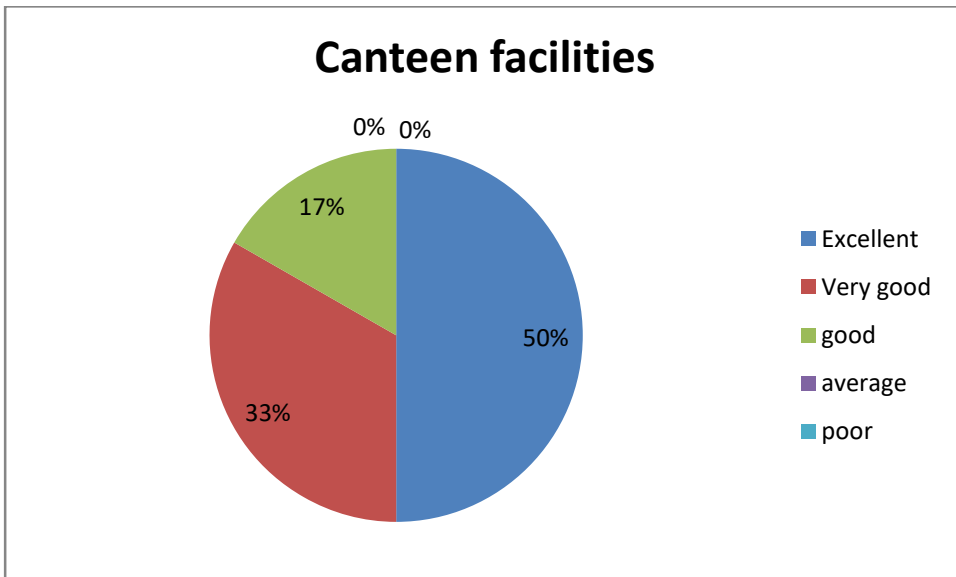

From the above table of Alumnae feedback on curriculum, we have observed Curriculum needs to be updated and improved in certain aspects.

1.

How do you rate the courses that you learnt in the college in relation to your current status/ job occupation

2.

Infrastructure and lab facilities

3.

4.

5.

6.

7.

8.