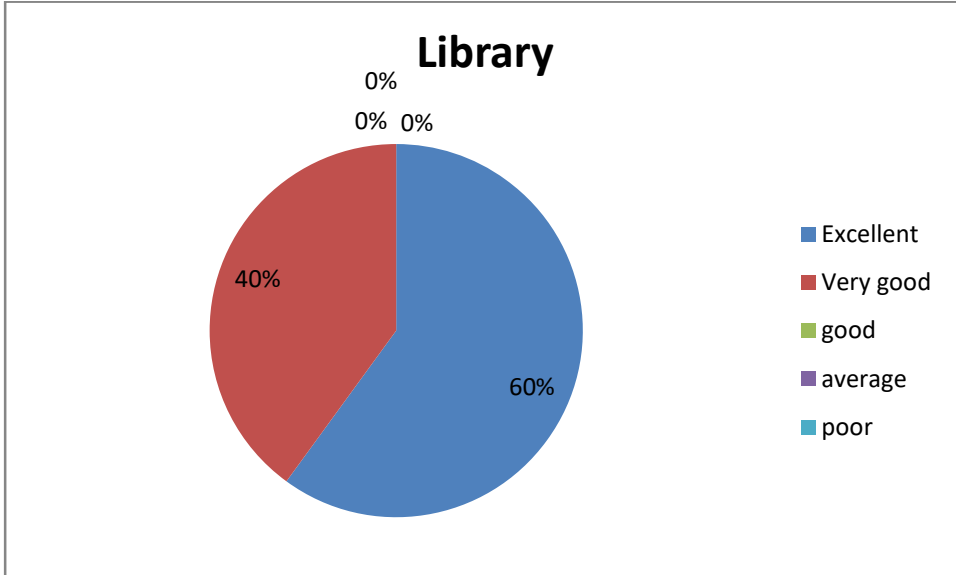

From the above table of Alumnae feedback on curriculum, we have observed Curriculum needs to be updated and improved in certain aspects.

1.

How do you rate the courses that you learnt in the college in relation to your current status/ job occupation

2.

Infrastructure and lab facilities

3.

4.

5.

6.

7.

8.