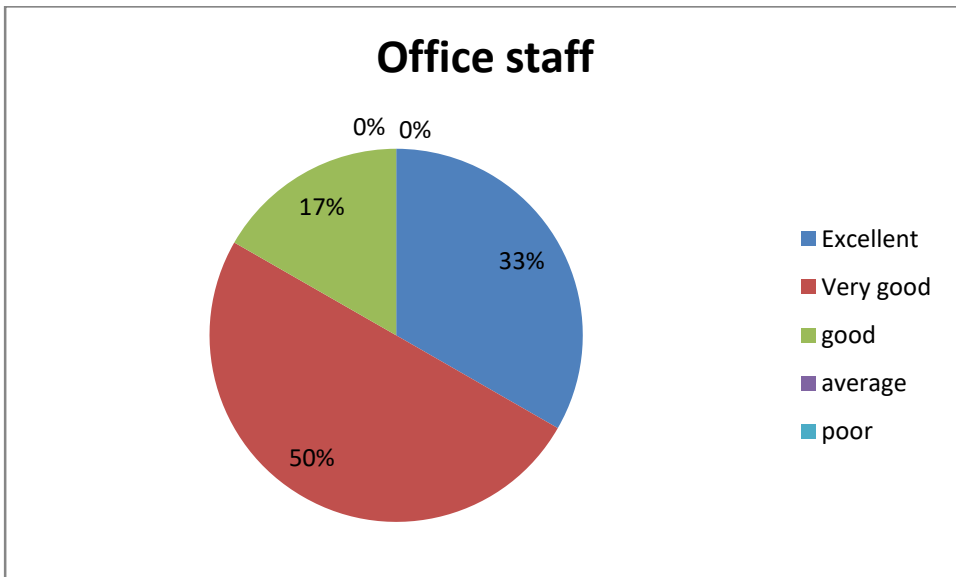

From the above table of Alumnae feedback on curriculum, we have observed Curriculum needs to be updated and improved in certain aspects.

1.

How do you rate the courses that you learnt in the college in relation to your current status/ job occupation

2.

Infrastructure and lab facilities

3.

4.

5.

6.

7.

8.