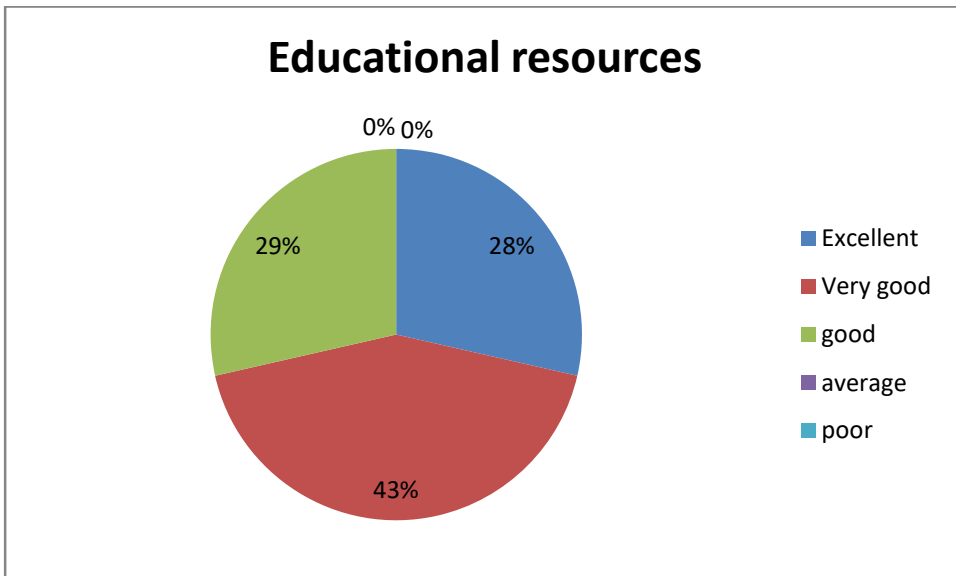

From the above table of Alumnae feedback on curriculum, we have observed Curriculum needs to be updated and improved in certain aspects.

1.

How do you rate the courses that you learnt in the college in relation to your current status/ job occupation

2.

Infrastructure and lab facilities

3.

4.

5.

6.

7.

8.