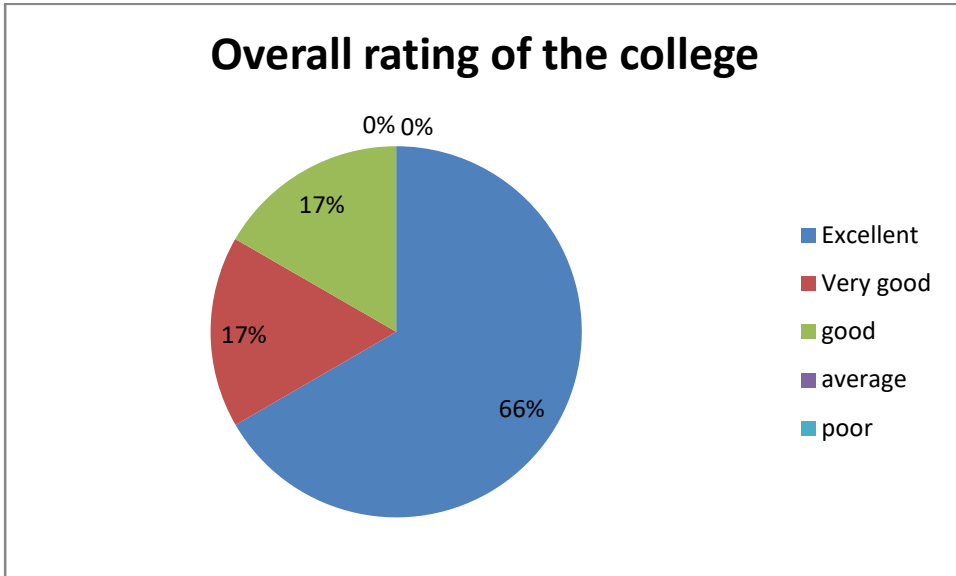

9.

IQAC Coordinator

Principal