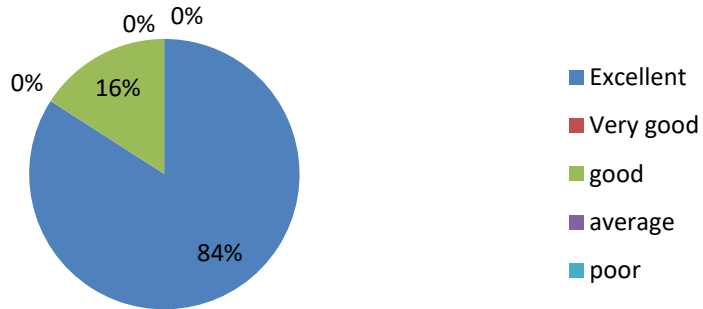

HOLY CROSS WOMEN'S COLLEGE AMBIKAPUR

Alumnae feedback - 2016-17

S. No.	Questions	Excellent	Very good	good	Average	Poor
1.	How do you rate the courses that have learnt in the college in relation to your current status/ job occupation	83.3%	-	16.7%	-	-
2.	Infrastructure and lab facilities.	50%	33.3%	16.7%	-	-
3.	Faculty	50%	33.3%	16.7%	-	-
4.	Canteen facilities	50%	33.3%	16.7%	-	-
5.	Library	50%	33.3%	16.7%	-	-
6.	Office staff	33.3%	50%	16.7%	-	-
7.	Hostel facilities	33.3%	33.3%	33.3%	-	-
8.	Educational Resources	33.3%	50%	33.3%	-	-
9.	Overall rating of the college	66.7%	16.7%	16.7%	-	-
	Totally	49.9	29.34%	18.5%	-	-

From the above table of Alumnae feedback on curriculum, we have observed Curriculum needs to be updated and improved in certain aspects.

1.

How do you rate the courses that you learnt in the college in relation to your current status/ job occupation