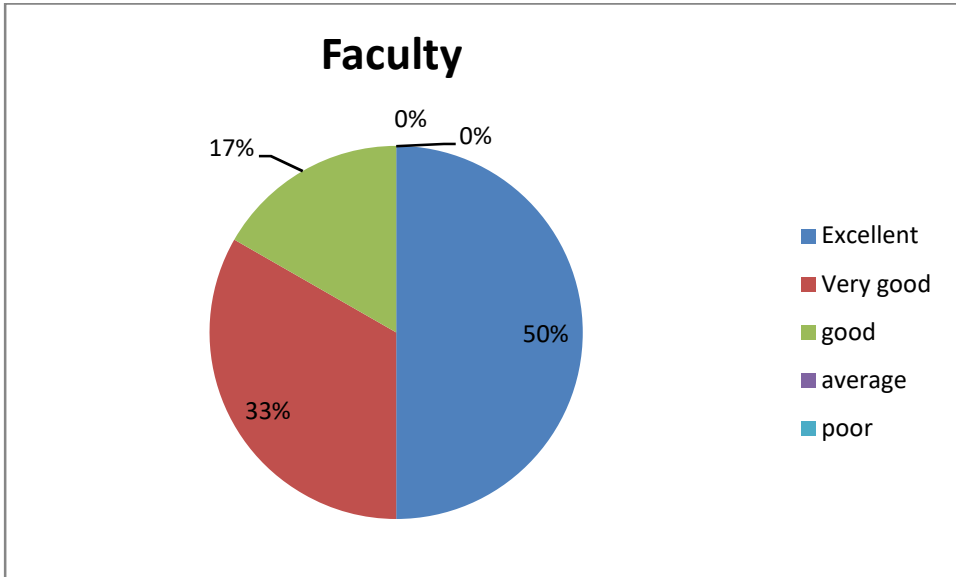

HOLY CROSS WOMEN'S COLLEGE AMBIKAPUR

Alumnae feedback - 2016-17

S. No.	Questions	Excellent	Very good	good	Average	Poor
1.	How do you rate the courses that have learnt in the college in relation to your current status/ job occupation	83.3%	-	16.7%	-	-
2.	Infrastructure and lab facilities.	50%	33.3%	16.7%	-	-
3.	Faculty	50%	33.3%	16.7%	-	-
4.	Canteen facilities	50%	33.3%	16.7%	-	-
5.	Library	50%	33.3%	16.7%	-	-
6.	Office staff	33.3%	50%	16.7%	-	-
7.	Hostel facilities	33.3%	33.3%	33.3%	-	-
8.	Educational Resources	33.3%	50%	33.3%	-	-
9.	Overall rating of the college	66.7%	16.7%	16.7%	-	-
	Totally	49.9	29.34%	18.5%	-	-

From the above table of Alumnae feedback on curriculum, we have observed Curriculum needs to be updated and improved in certain aspects.

1.

How do you rate the courses that you learnt in the college in relation to your current status/ job occupation

2.

Infrastructure and lab facilities

3.

4.

5.

6.

7.

8.